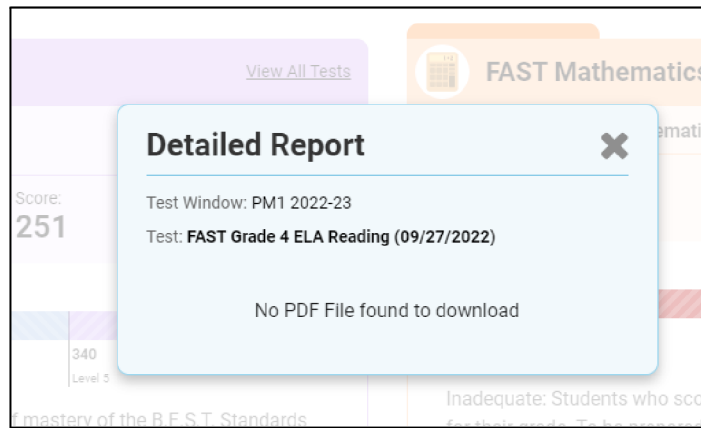

FAST Mathematics View All Tests

FAST Grade 4 Mathematics

Date Taken: 09/19/2022 Test Window: PM1 2022-23 Score: **299**

Download Detailed Report

Your Child's Score

251	299	310	325	340	376
Level 1	Level 2	Level 3	Level 4	Level 5	

There is a helpful guide that explains the FAST Family Portal interface.

To view previous year's scores, click on the school year to switch to another year.

INTERPRETING RESULTS