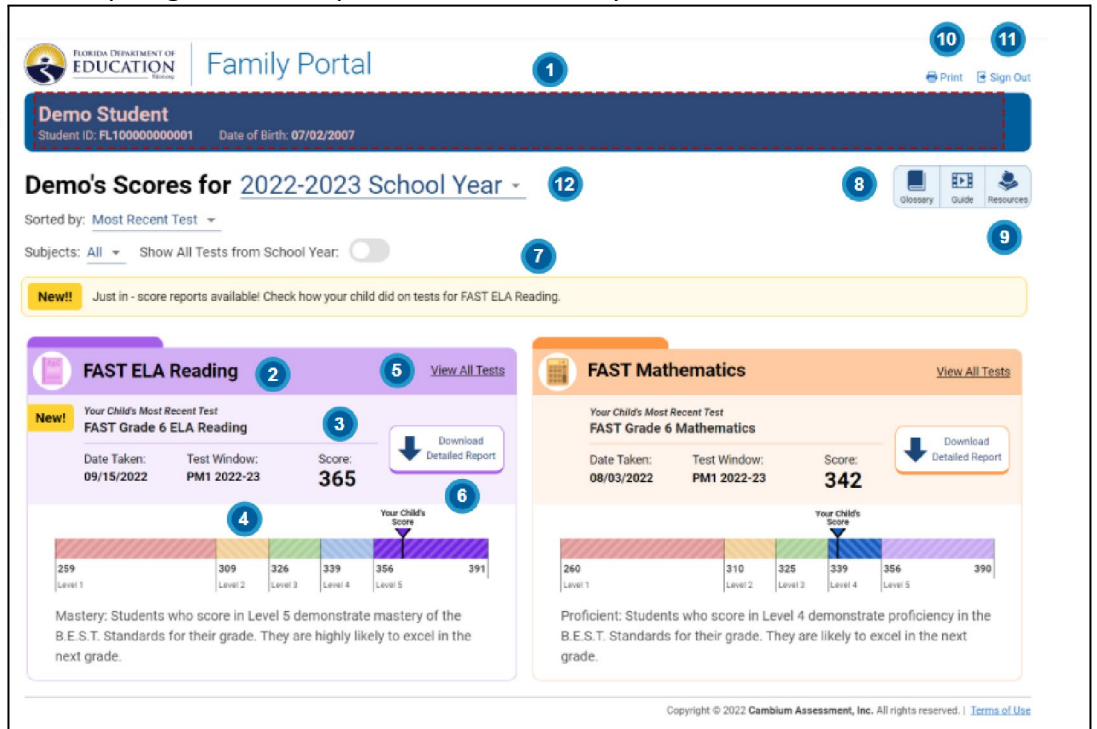

Download Detailed Report

Your Child's Score

251	297	311	325	340	372
Level 1	Level 2	Level 3	Level 4	Level 5	

On-Grade-Level: Students who score in Level 3 demonstrate on-grade-level mastery of the B.E.S.T. Standards for their grade. They may need additional support to excel in the next grade.

FAST Mathematics View All Tests

FAST Grade 4 Mathematics

Date Taken: 09/19/2022 Test Window: PM1 2022-23 Score: **299**

Download Detailed Report

Your Child's Score

251	299	310	325	340	376
Level 1	Level 2	Level 3	Level 4	Level 5	

There is a helpful guide that explains the FAST Family Portal interface.

To view previous year's scores, click on the school year to switch to another year.

INTERPRETING RESULTS